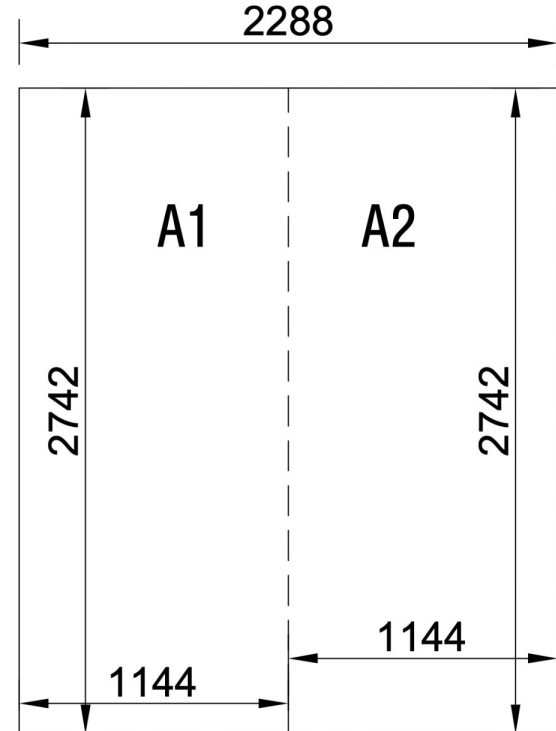

Fabricator: M/s Nakshatthra Glass

Application	Window with direct sunlight
Additional features	None
Dimensions of opening	2742mm H x 2288mm W
Warranty	Yes
Installation support	Available on request

PROJECTS

Application Window with direct sunlight
Exterior grade Wizardglass

Additional features None

Dimensions of panel 2762mm H x 2340mm W
2762mm H x 1152mm W - 2 Nos

Warranty 3 years

Installation support Frame design approved by us.
Installation along with our team member Mr.
Naveen