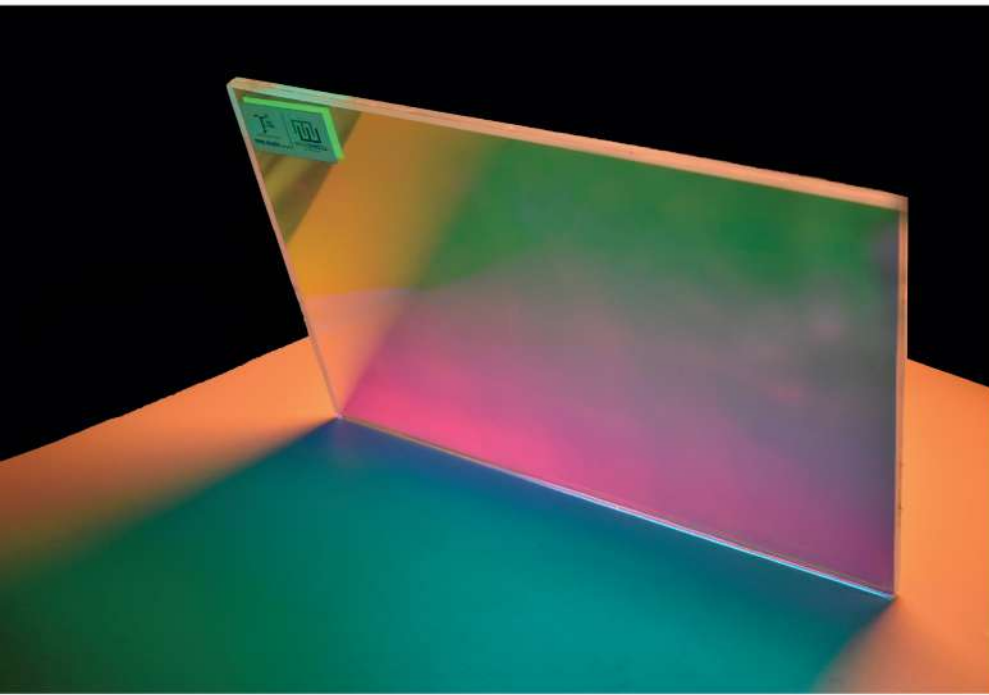

PATTERN GLASS

Rainbow glass

This exciting glass changes its color theme depending on the light path/ sun path. Just like the cooling sunglasses or the back of a CD disk - just imagine your walls and signage shining and shimmering in light!