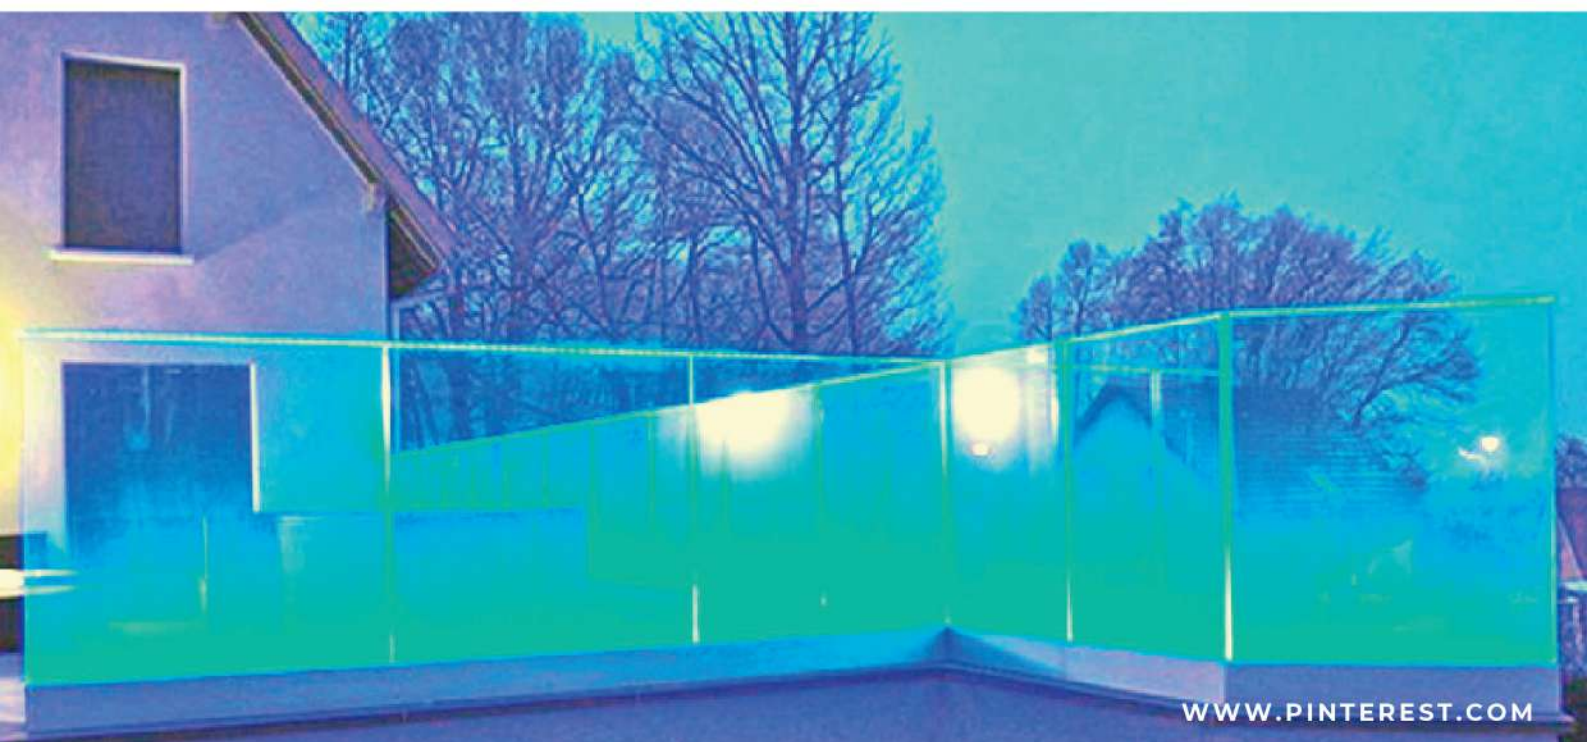

WWW.PINTEREST.COM