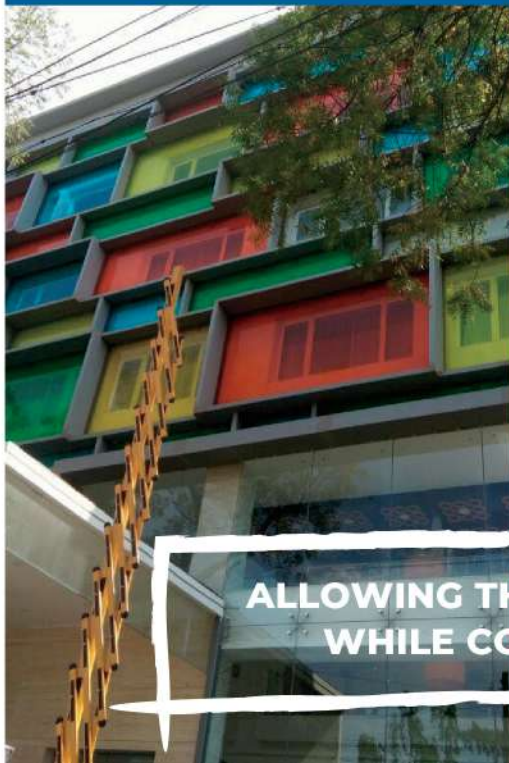

INNOVATIVE COLORED GLASS

Allowing the daylight to penetrate while coloring the light rays, these panes of glass laminated together with colored inter-layers providing enormous protection from shattering and UV rays.

Preferred for skylight, balustrade, partitions, and similar applications for their safety and translucency.

**IT PROVIDES
ENORMOUS
PROTECTION
FROM
SHATTERING
AND UV RAYS**

**ALLOWING THE DAYLIGHT TO PENETRATE
WHILE COLORING THE LIGHT RAYS**