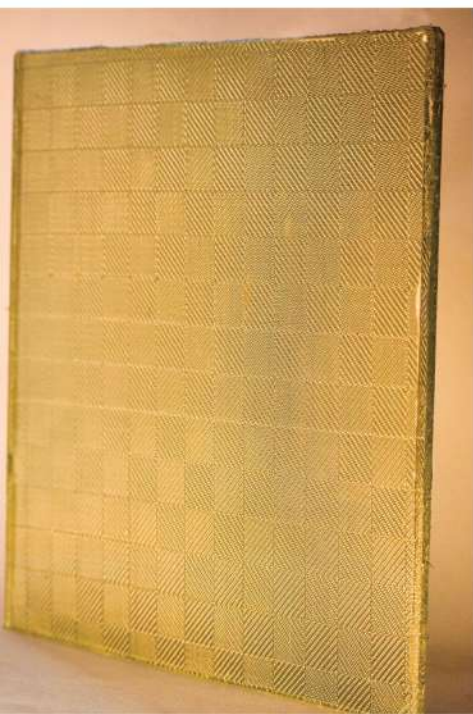

MESH / FABRIC LAMINATED GLASS

Enhancing the ornamental and functional outlook, these panes of glasses laminated with finely woven materials provide you a wide variety of design choices. Your choice can be tailored to the colors, designs, patterns, textures, levels of light transmission required etc. This also helps you save floor space and keep your space safe and low maintenance by avoiding curtains.